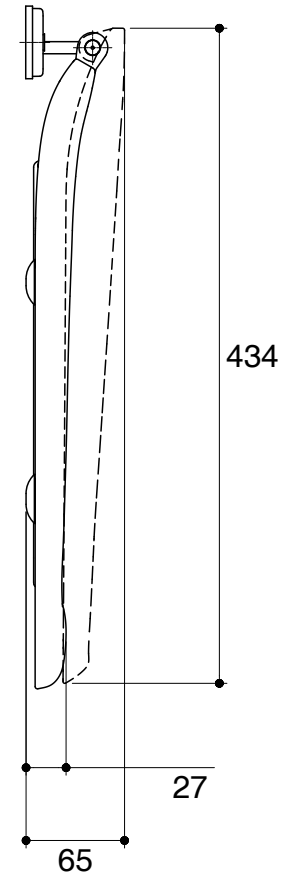

Dimensions are approximate.

Unit: mm

SKU	K-17284X-WK
Name	SUPERSAVE
Description	TOILET SEAT

KARAT

* The recommended dimension for installation can be adjusted according to user preferences and layout.