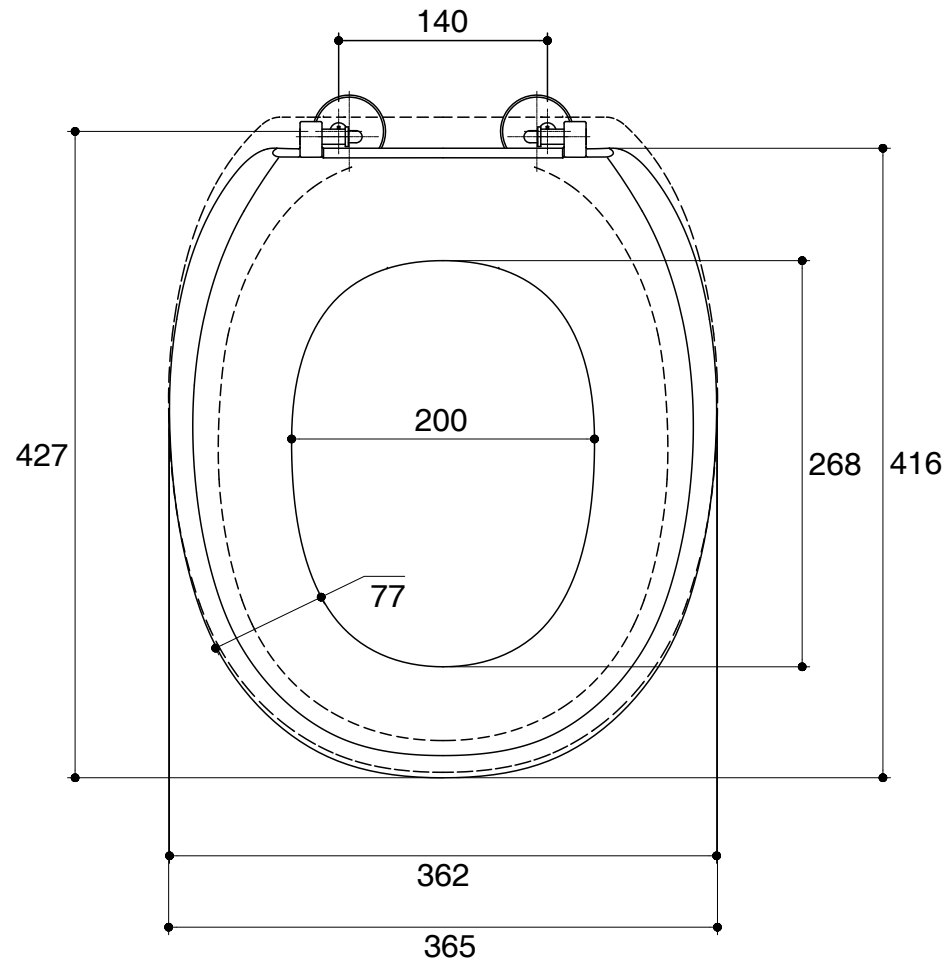

Dimensions are approximate.

Unit: mm

SKU	K-17284X-WK
Name	SUPERSAVE
Description	TOILET SEAT

KARAT

* The recommended dimension for installation can be adjusted according to user preferences and layout.